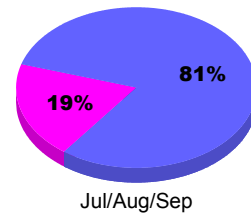

Gender Comparison 2011-2012