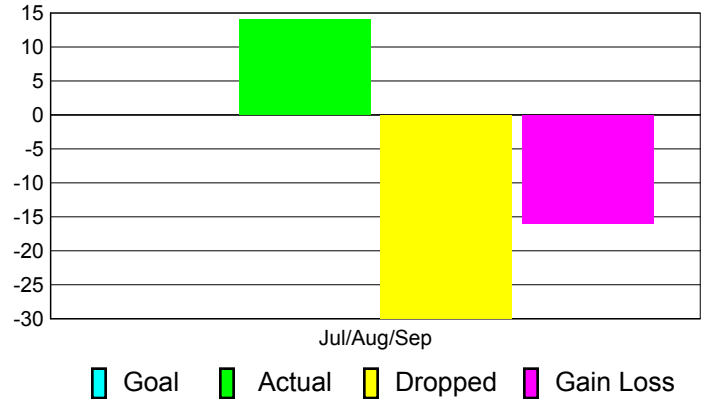

Membership Results 2011-2012

Goal, New, Dropped, Gain/Loss