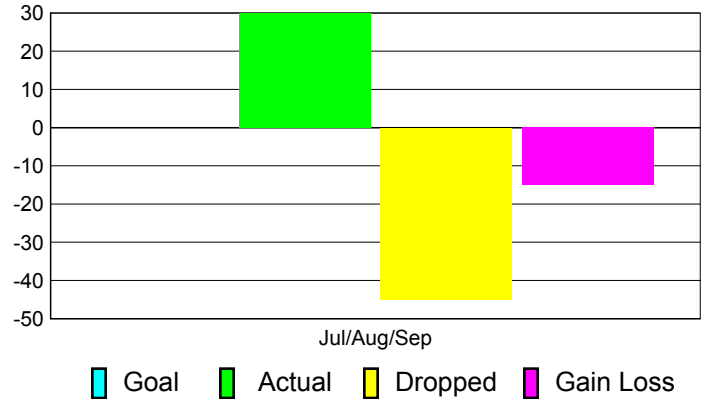

Membership Results 2011-2012

Goal, New, Dropped, Gain/Loss