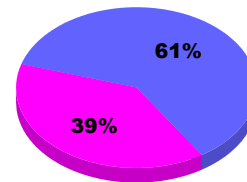

Gender Comparison 2011-2012

Jul/Aug/Sep

Legend: Male (Blue), Female (Magenta)