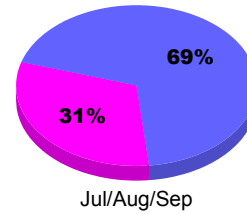

Gender Comparison 2011-2012