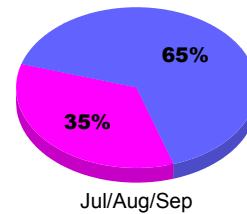

Gender Comparison 2011-2012

Legend: Male (blue), Female (magenta)