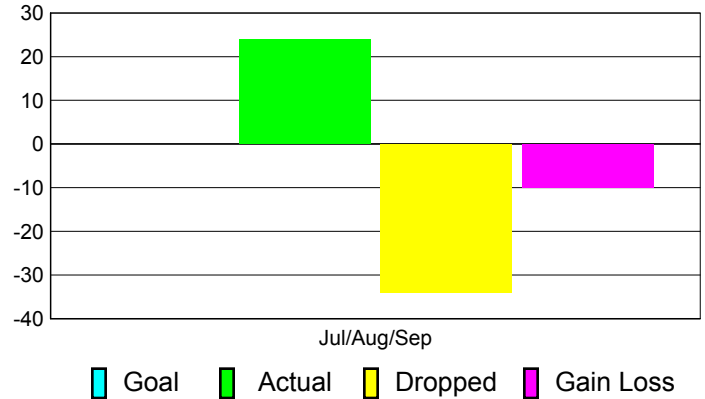

Membership Results 2011-2012

Goal, New, Dropped, Gain/Loss