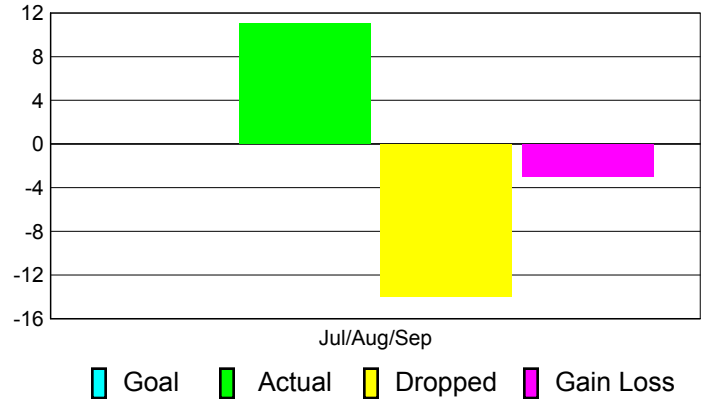

Membership Results 2011-2012

Goal, New, Dropped, Gain/Loss

Comparison of Membership Gain/Loss

Current Year Compared to the Previous Year