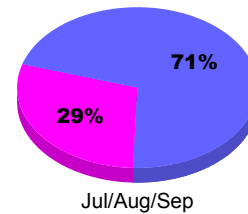

Gender Comparison 2011-2012

Jul/Aug/Sep

Legend: Male (Blue), Female (Magenta)