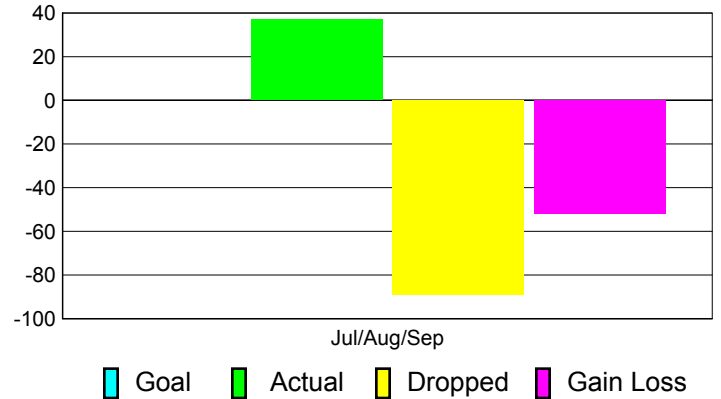

Membership Results 2011-2012

Goal, New, Dropped, Gain/Loss