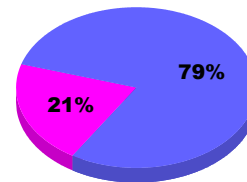

Gender Comparison 2011-2012

Jul/Aug/Sep

Legend: Male (Blue), Female (Magenta)