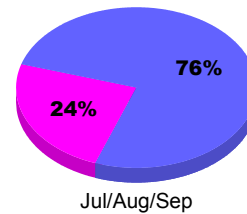

Gender Comparison 2011-2012

Legend: Male (Blue), Female (Magenta)