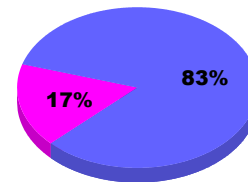

Gender Comparison 2011-2012

Jul/Aug/Sep

Legend: Male (Blue), Female (Magenta)