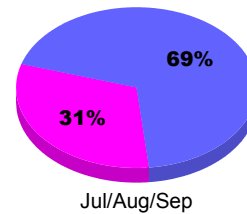

Gender Comparison 2011-2012

Legend: Male (Blue), Female (Magenta)