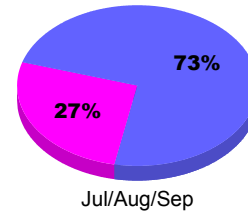

Gender Comparison 2011-2012

Jul/Aug/Sep

Legend: Male (Blue), Female (Magenta)